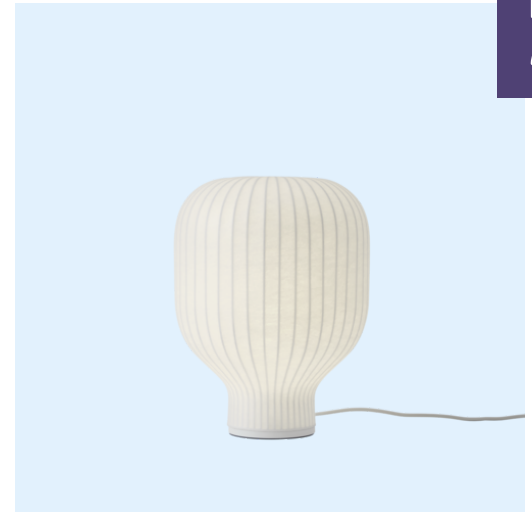

Strand Table Lamp

“The Strand Table Lamp is formed from a sprayed cocoon material with its cloud-like appearance that tightly clings to a spinning steel frame. It consists of tiny strands for a complex, intriguing structure that shrouds the light source while acting as its diffuser. With its see-through expression, the cocoon material allows for the Strand Table Lamp to filter light for a warm, comfortable glow. The Strand Table Lamp is a truly tactile and functional luminaire with soft light throughout the body, bringing an inviting sculptural quality to any setting.”

— Benjamin Hubert

Designed by	Benjamin Hubert
Environment	Indoor
Description	The Strand Table Lamp references design history while remaining distinctly modern. Its shape is soft and playful, a sculptural design fitted with a hidden light source that illuminates the whole of its monolithic form. The lamp is made in a sprayed cocoon material that consists of tiny strands for a complex, intriguing structure that gives the Strand Table Lamp an almost cloud-like appearance. Filtering light through for a warm, comfortable glow, it brings a sense of comfort, harmony and a refined sensitivity to any room.
Material	Cocoon layer with inner steel structure, base in iron and aluminum, PVC cord with inline dimmer.
Cleaning & Care	Clean with soft dry cloth only. Always switch off the electricity supply before cleaning.
Cord length	250 cm / 98.5"
Light source included	No

MUUTO

FOR PRODUCT INFORMATION, SWATCHES + ORDERING: HELLO@RYPEN.COM | 800.560.0554 | WWW.RYPEN.COM

Strand Table Lamp

Dimensions

Height: 39,1 cm / 15.4"
Diameter: 29,4 cm / 11.6"
Cord Length: 250 cm / 98.4"

Ready-to-ship

White

Lamp rating

Voltage 120V
Frequency 50Hz
IP Rating IP20
Socket Max 13W LED

Light source recommendation

Lamp Base E26
Dimensions Ø80 x 115mm
Light Source Shape G80
Light Source Type Frosted/Opaque, LED
Dimmable
Max Voltage Max 13W LED